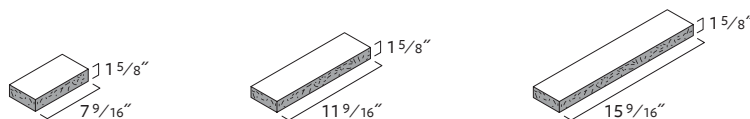

WESTBRICKS™ Size Chart

Split Face

ALL PRODUCTS ON THIS PAGE MEASURE

	Length			
	7 ⁵ / ₈ "	11 ⁵ / ₈ "	15 ⁵ / ₈ "	23 ⁵ / ₈ "
Height				
1 ⁵ / ₈ "				
2 ¹ / ₄ "				
2 ³ / ₄ "				
3 ⁵ / ₈ "				
3 ³ / ₄ "				

Corners

ALL PRODUCTS IN THIS LINE ARE AVAILABLE IN THE HEIGHTS ABOVE

* Due to the unique rough and irregular nature of the split face finish please expect a variation in bed depth.

All cored WESTBRICKS® also available in solid configuration.